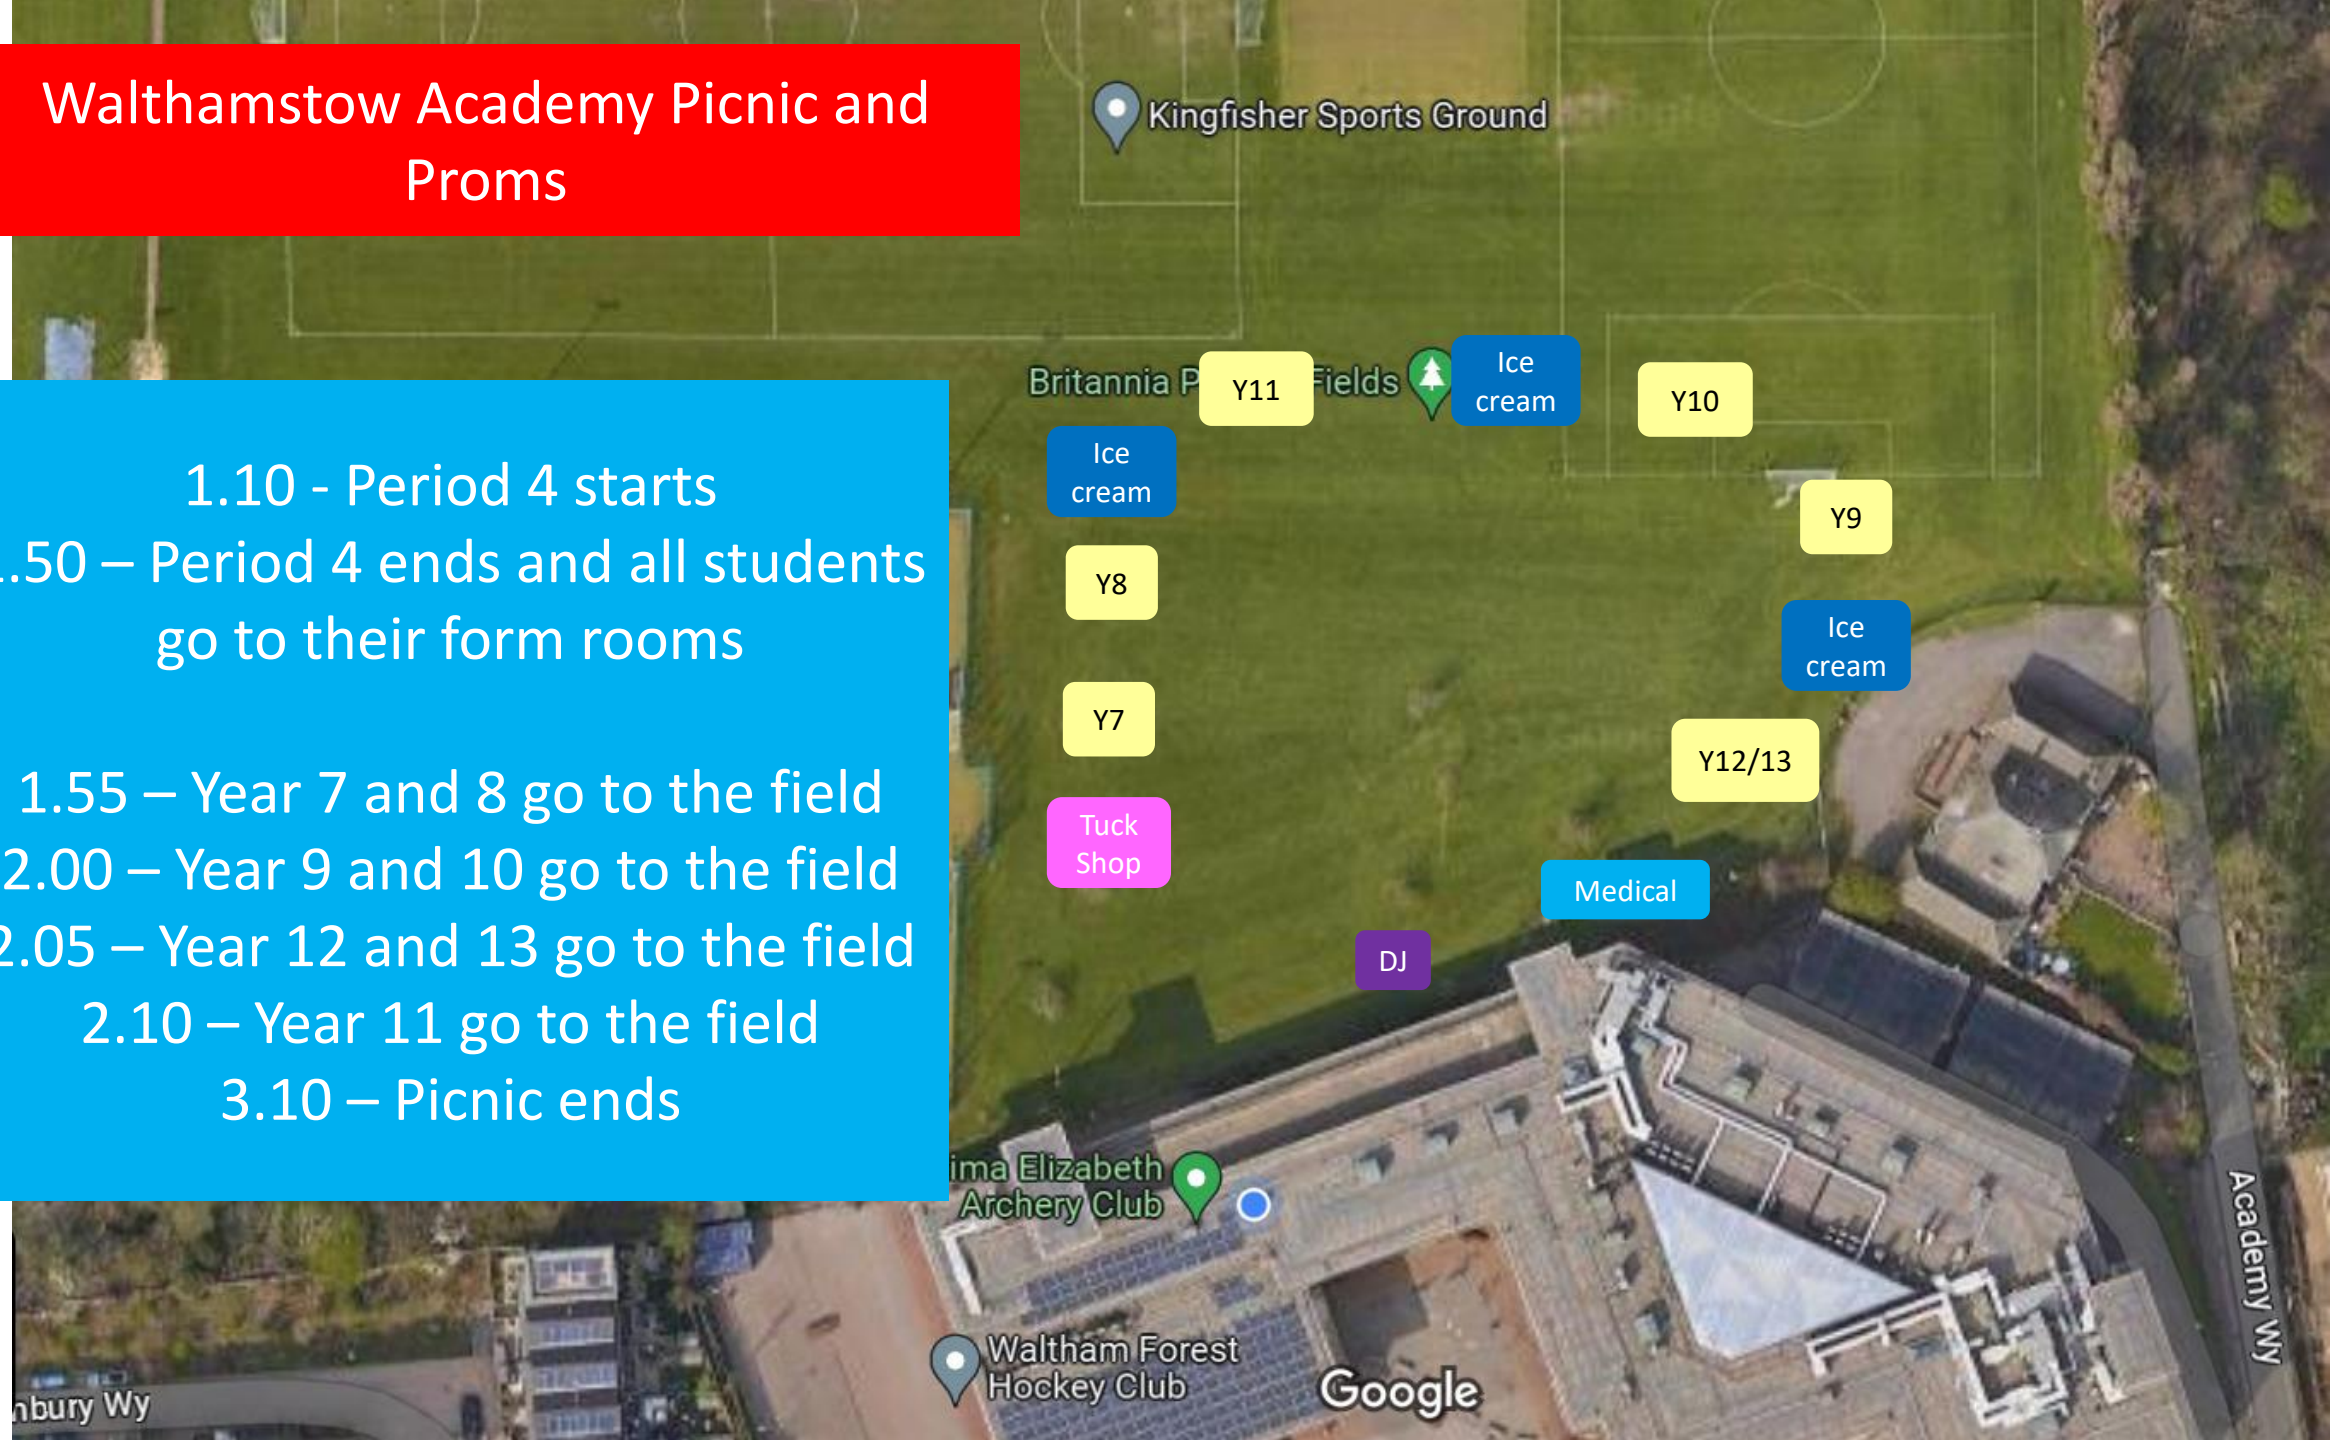

Walthamstow Academy Picnic and Proms

1.10 - Period 4 starts
1.50 – Period 4 ends and all students go to their form rooms
1.55 – Year 7 and 8 go to the field
2.00 – Year 9 and 10 go to the field
2.05 – Year 12 and 13 go to the field
2.10 – Year 11 go to the field
3.10 – Picnic ends